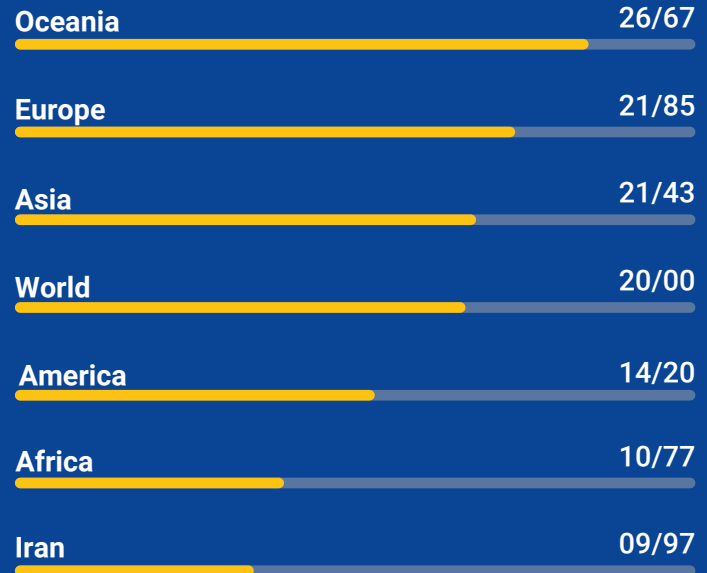

● Per Capita fish consumption (kg)