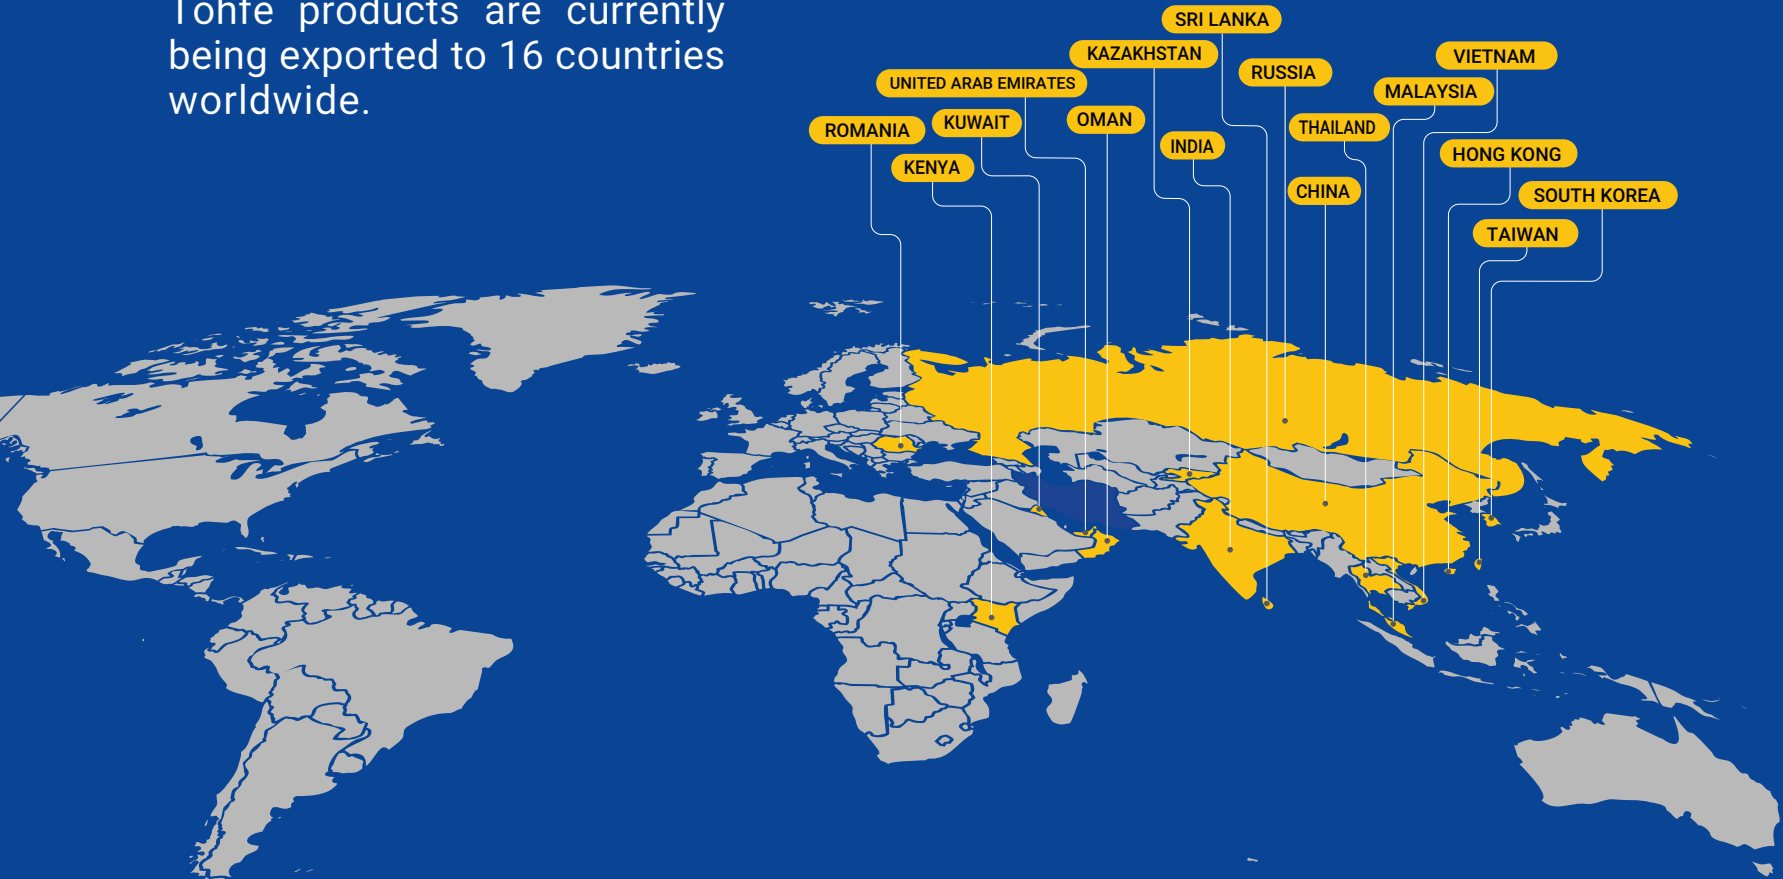

Tohfe in Iran

Tohfe products currently have representatives throughout Iran.

Tohfe in the World

Tohfe products are currently being exported to 16 countries worldwide.

Address: No34, Corner Kaj St, South Chamran Highway, Tehran, Iran